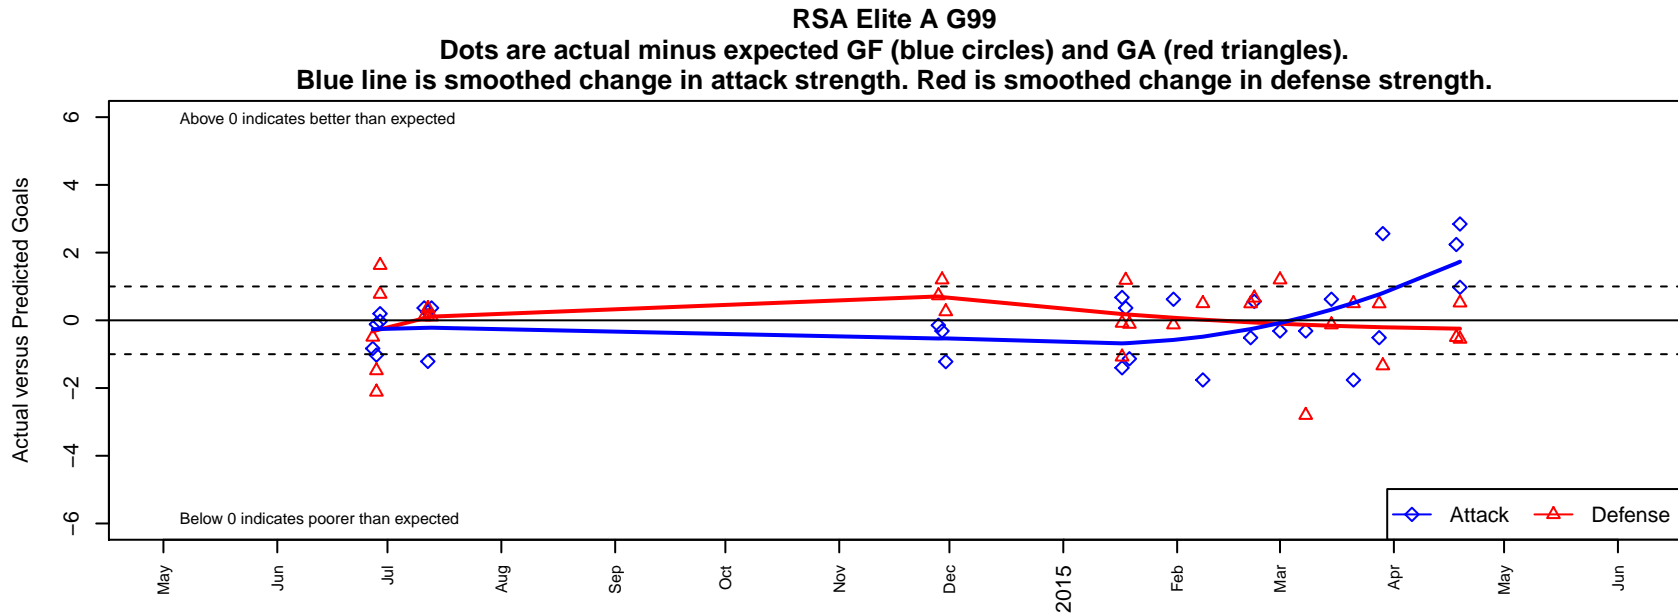

## RSA Elite A G99

Rainier Soccer Alliance  
 Puyallup, WA  
 G99 total strength=1497  
 attack=10.77 defense=11.61  
 spr league = Win PSPL WSPL One U15  
 notes= Harris 2013; Ramirez 2014

alt names used:  
 Rainier Soccer Alliance Elite GU 99A  
 RSA Elite GU99  
 RSA Elite GU15 Harris  
 RSA Elite GU15– Harris  
 RSA ELITE GU15 DARLING (WA)  
 RSA Elite G99–Darling

**attack and defense variance (black dot)  
relative to other teams  
and top 10 in region**

**attack and defense rating  
relative to others at age  
and all opponents in last 13 months**

**attack and defense rating  
relative to others at age  
and all opponents in last 13 months**

**Performance relative to 13 month average**

**Performance relative to 13 month average**

Distribution of opponents  
 Red = Lose zone, Blue = Win zone, Green = Even  
 Black line separates win/lose zones