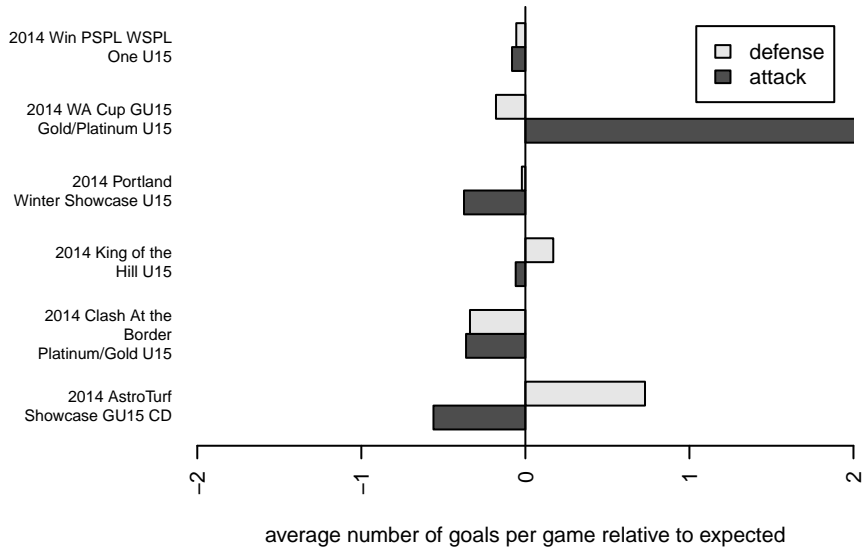

**attack and defense variance (black dot)  
relative to other teams  
and top 10 in region**

**attack and defense rating  
relative to others at age  
and all opponents in last 13 months**

**attack and defense rating  
relative to others at age  
and all opponents in last 13 months**

**Performance relative to 13 month average**

**Performance relative to 13 month average**

Distribution of opponents  
 Red = Lose zone, Blue = Win zone, Green = Even  
 Black line separates win/lose zones