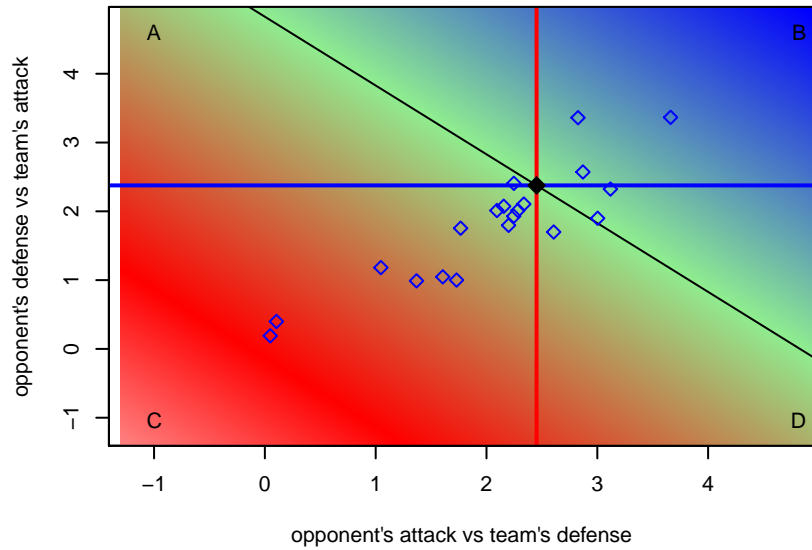

**attack and defense variance (black dot)  
relative to other teams  
and top 10 in region**

**attack and defense rating  
relative to others at age  
and all opponents in last 13 months**

**attack and defense rating  
relative to others at age  
and all opponents in last 13 months**

**Performance relative to 13 month average**

**Performance relative to 13 month average**

Distribution of opponents  
 Red = Lose zone, Blue = Win zone, Green = Even  
 Black line separates win/lose zones